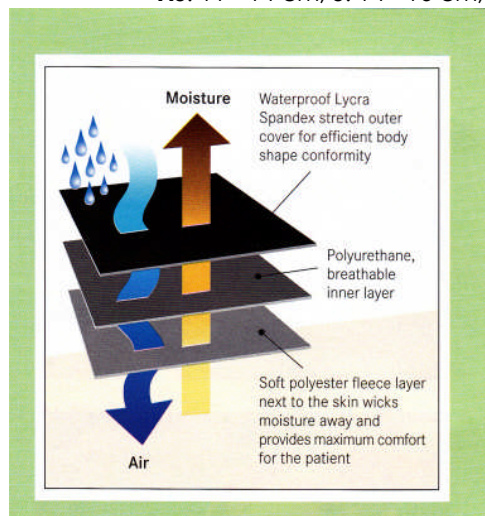

### Golden-Line / Navy-Line / Red-Line / Purple-Line Deluxe 22

Handgelenkbandage aus neuartigem atmungsaktivem und superanschmiegsamem Lycrafleece für allergrössten Tragkomfort und optimalste Passform. Velcro-Klettverschluss. **22 cm lang. LATEXFREI.**

### BANDAGE POUR LE POIGNET

Bandage pour le poignet en Lycrafleece. Laisse respirer la peau. Fermeture Velcro. **22 cm long. SANS LATEX.**

**22 cm**

### Lycrafleece™

- Lycrafleece™ is a Lycra® spandex 3 ply laminate designed for the ultimate in patient comfort. Lycrafleece™ has a unique 3 ply construction that makes this material perfect for orthopaedic bracing.
- Lycrafleece™ is our most comfortable and durable material which makes this range of products the elite in medical bracing.
- Lycrafleece™ has unique properties which keep the patient warm when it's cold and cool when it's warm for optimum comfort without sacrificing performance.
- Lycra® Spandex™ gives the material unique stretch and recovery properties whilst a polyester lining material wicks moisture away from the skin to allow greater patient compliance.